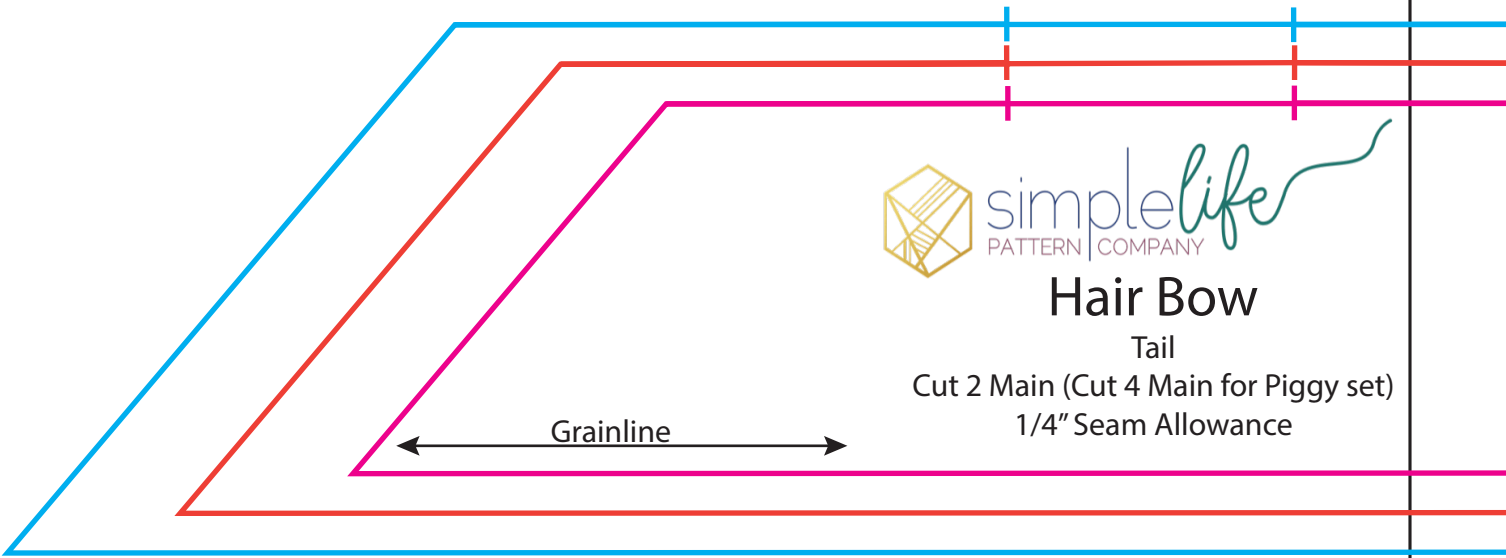

1" x 1"

Hair Bow
 Center
 Cut 1 Main (Cut 2 for Piggy set)
 1/4" Seam Allowance

Grainline

www.TheSimpleLifeCompany.com
 FB & IG @SimpleLifePatterns
 #SLPCO

Size Key

- Small/ Piggy 
- Medium 
- Large 

Hair Bow
 Tail
 Cut 2 Main (Cut 4 Main for Piggy set)
 1/4" Seam Allowance

simplelife
PATTERN COMPANY

Hair Bow

Bow

Cut 1 Main on Fold (Cut 2 on Fold
for Piggy set)

1/4" Seam Allowance

Fold

Grainline

Small/ Piggy

Medium

Large