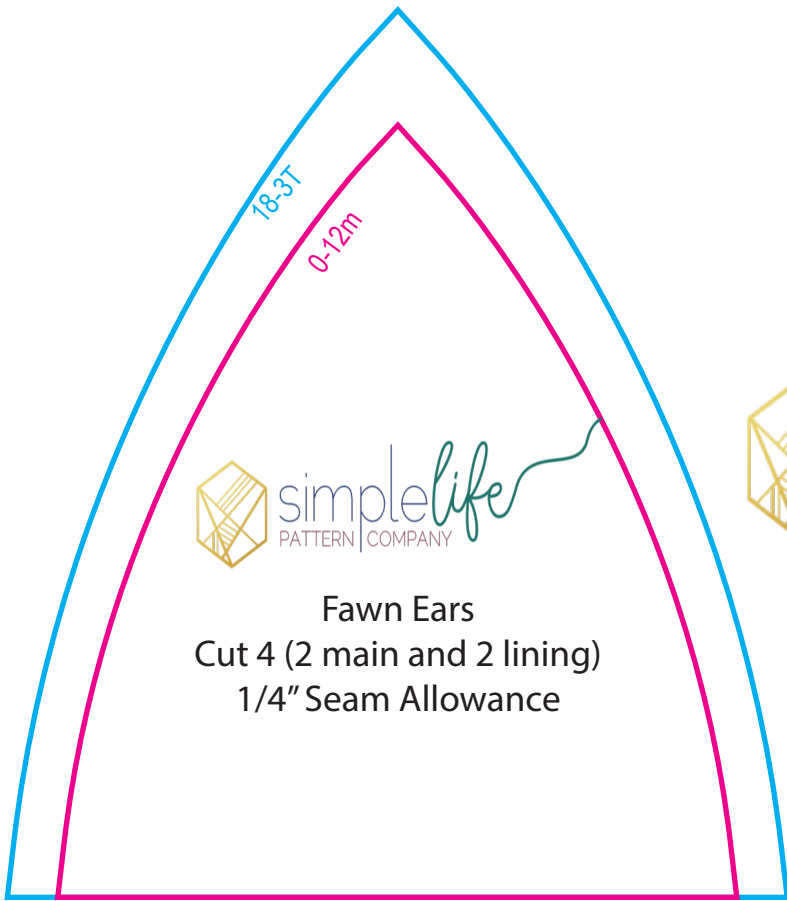

1" x 1"

www.TheSimpleLifeCompany.com
FB & IG @SimpleLifePatterns
#SLPCO

Size Key	
0-12m	
18m-3T	