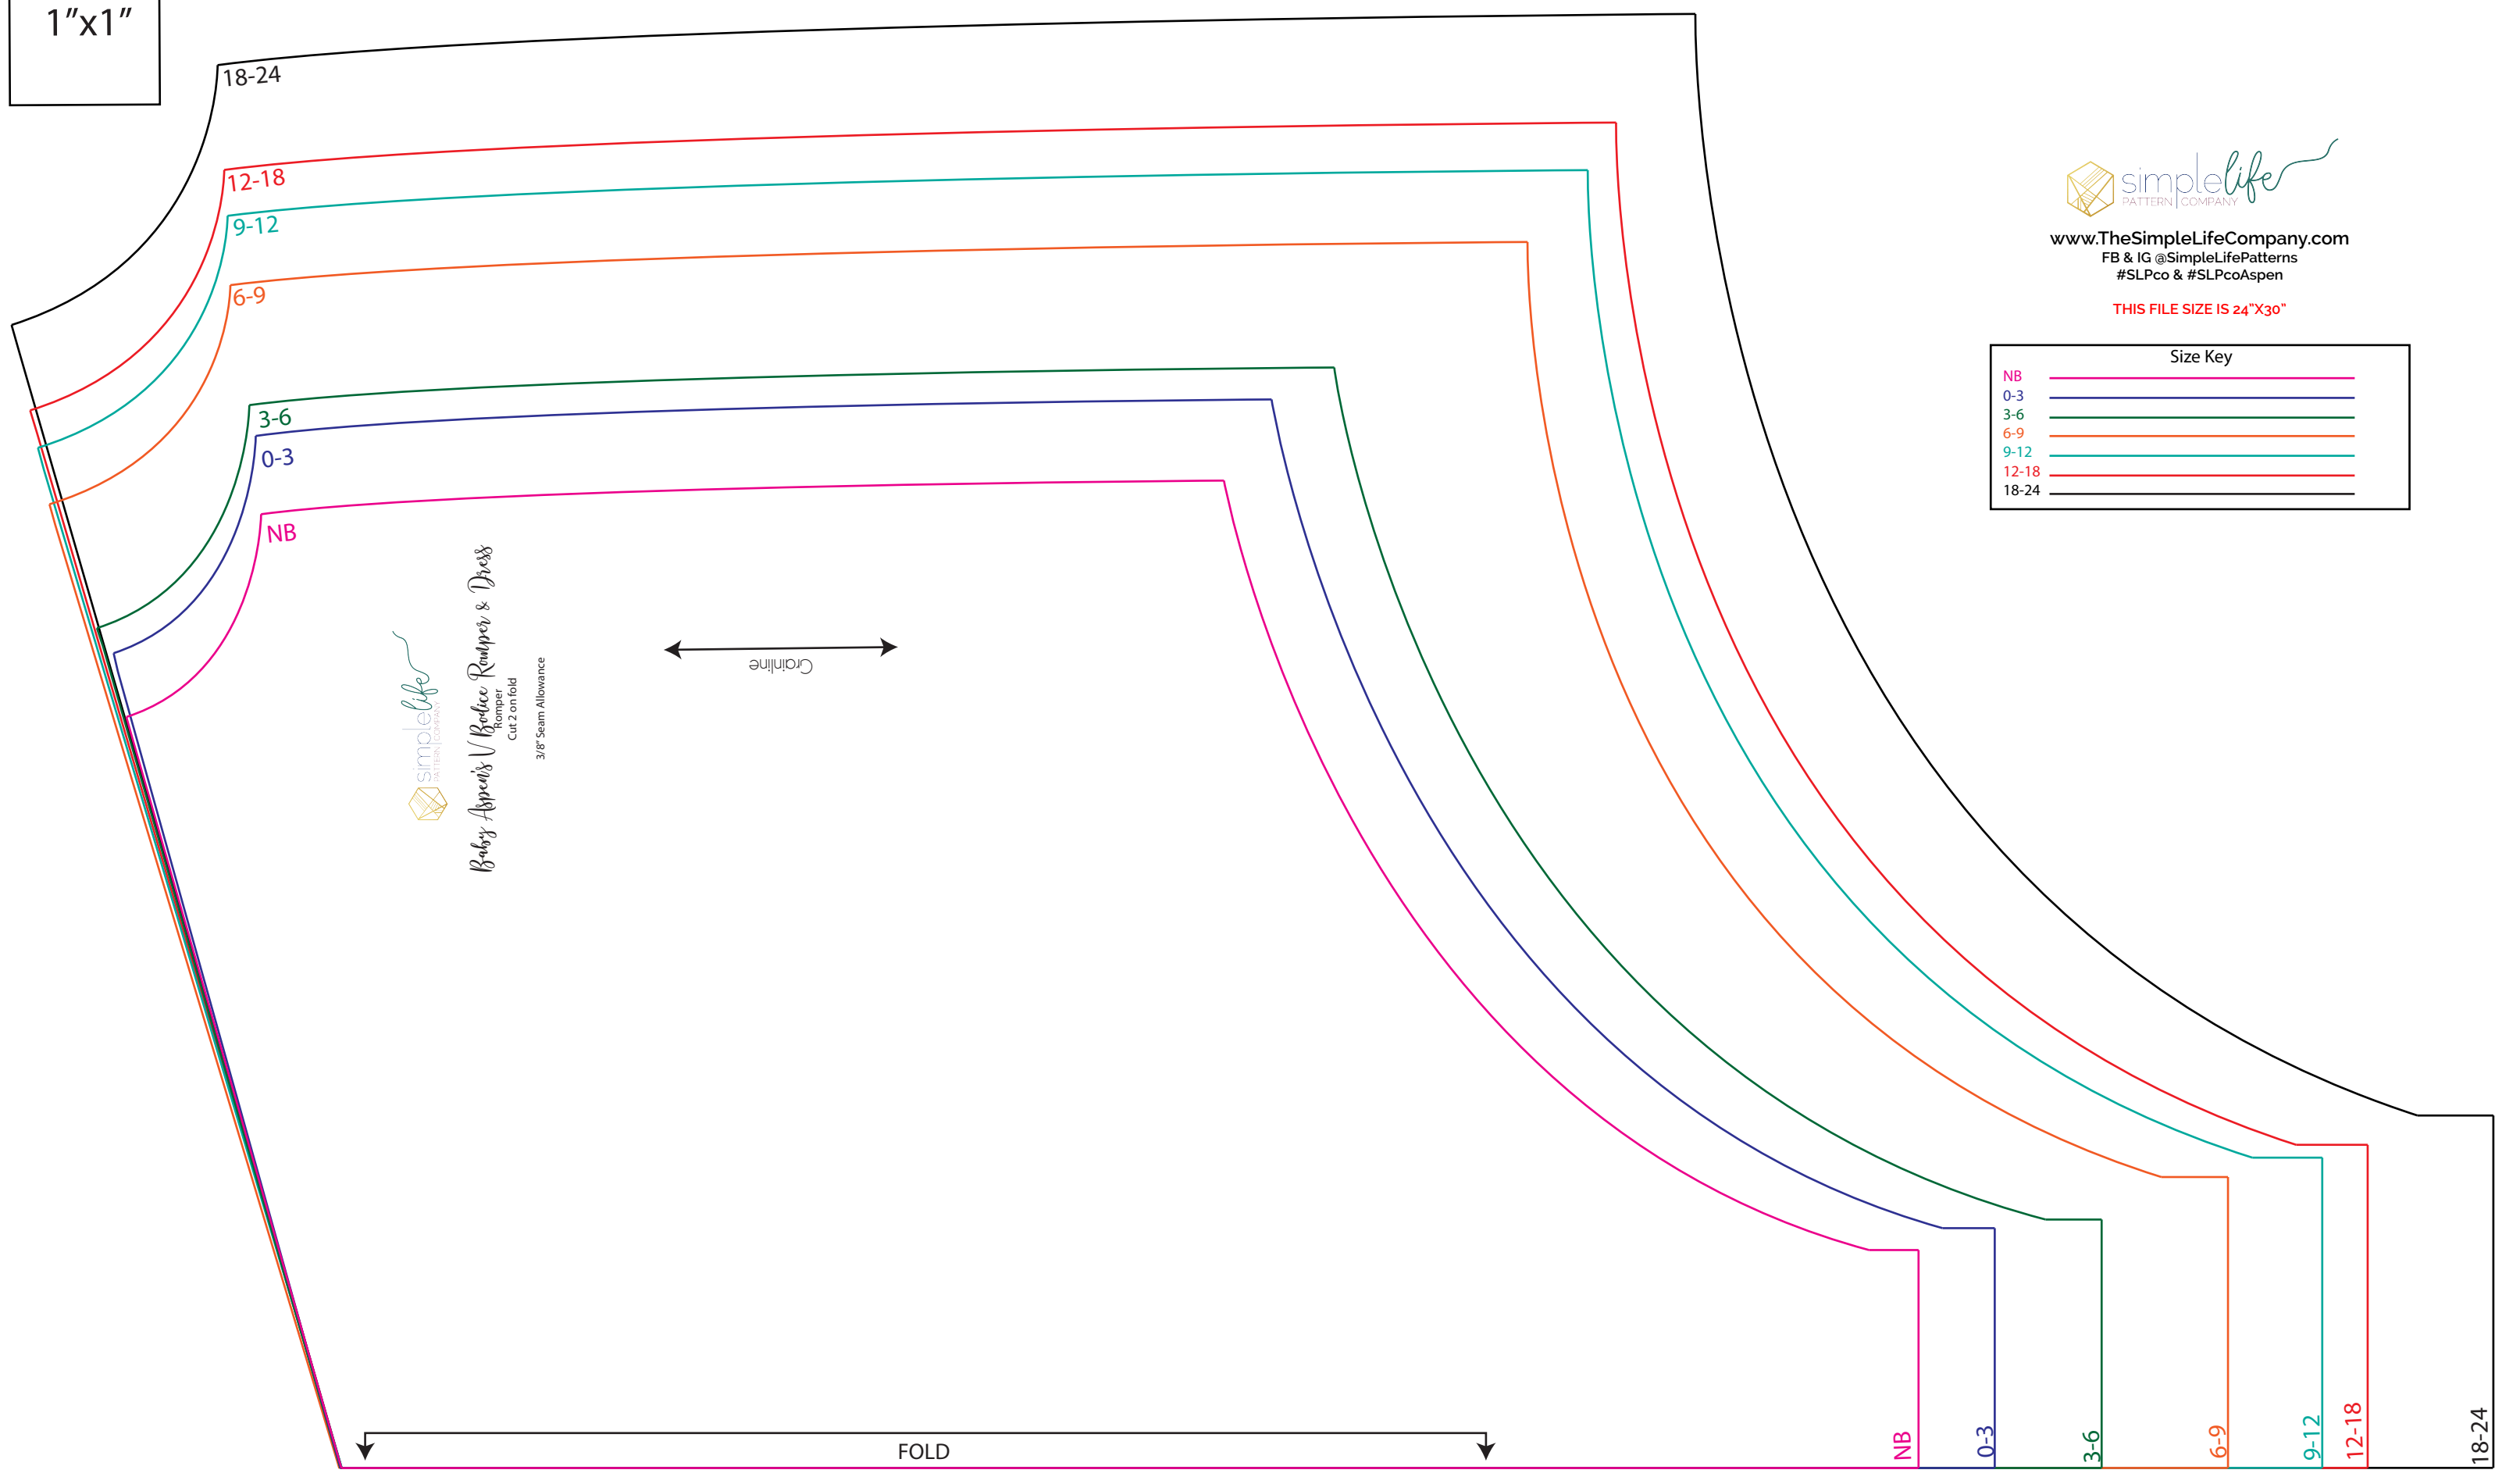

1"x1"

simplelife  
PATTERN COMPANY  
www.TheSimpleLifeCompany.com  
FB & IG @SimpleLifePatterns  
#SLPco & #SLPcoAspen  
THIS FILE SIZE IS 24"x30"

Size Key

NB	—
0-3	—
3-6	—
6-9	—
9-12	—
12-18	—
18-24	—